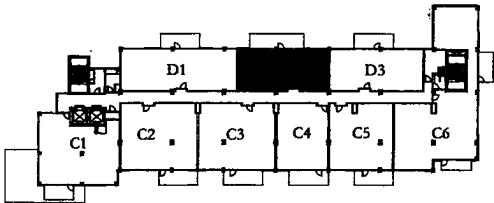

Tub-Shower
Level 8 -10 only

Shower
Level 5 - 7 only

rev. 04.16.03

In a continuing effort to improve our homes, Austin City Lofts reserves the right to make changes and /or modifications to plans, specifications, features and items without prior notice. Floor plans may vary from this standard representation. Please ask your sales representative for specific plans for the unit in which you are interested. All plans are artists conceptions and are not to scale. Square footages and room dimensions are approximate.